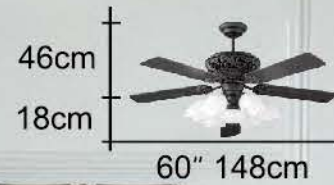

あなたの生活方式のシーリングファン

WITH GLOBAL FAN
Comfortable **Waverly**

DC236
$16,700

60" DC 省電馬達
直流變頻

- 多層次 手工彩繪烤漆 主體
- 胡桃紋 木質合板葉片
- 六段正反轉 微電腦無線遙控

無線遙控變速

LD013
$8,600

六燈 電子式分段控制
E27X6 E12X1

- 多層次 手工彩繪烤漆 燈體
- 手工流水石紋玻璃
- 燈管另計