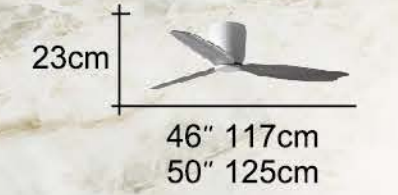

あなたの生活方式のシーリングファン
WITH GLOBAL FAN
Comfortable **STREAMLINE**

JIANG CAI is a professional ceiling fan manufactures which has been established in 1981 Over 41 years, we have been continuously seeking to excel in product quality, fashion design, safety and competitive pricing in meeting customer's needs. Every fan is assembled with a great care from the high quality parts, and engineered for superior energy efficiency.

DC17-538 50" DC省電馬達
直流變頻

- ・橡果色 手工烤漆 主體
- ・3D 木質 轉折葉片 古胡桃
- ・輕量化 鋁合金 轉盤
- ・六段正反轉 微電腦無線遙控

可訂製 46"