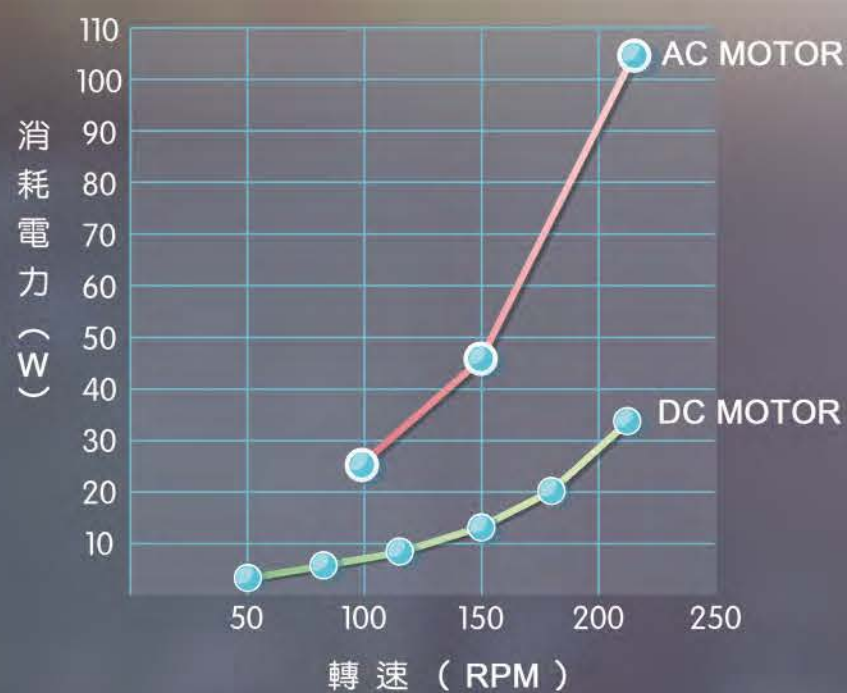

超省電 SAVE POWER

直流省電馬達的先進的設計，大幅提高運轉效率，相較於傳統馬達，有效節省65% 以上電力。

段速	VI	V	IV	III	II	I
瓦特/W	30	20	13	9	6	3
轉速/分	210	180	150	120	80	50

直徑	馬達特性	適用坪數	轉速 / 分			瓦特 / (W)			體積	毛重 (公斤)
			高	中	低	高	中	低		
60"	188X22m/m	6以上	210	150	100	105	46	23	2.3	13
56"	188X20m/m	5-6	230	150	98	100	45	21	1.9	11
52"	188X15m/m	4-5	226	151	98	95	44	22	1.64	9
42"	153X12m/m	2-3	230	172	98	49	26	11	1.4	6

將財DC馬達高速運轉時，KW/Hr 是約32.6小時的運轉可能。台灣ではKWは換算すれば、一元当りは約15.5時間使えます。

超靜音 QUIET

全新直流電子式分段控制模組，電流穩定安靜無聲有效的降低噪音，讓您擁有高品質的寧靜空調環境。

超低溫 LOW TEMPERATURE

運轉時馬達溫升維持在50°C之下，微電腦自動控制風扇速度省電耐用。

全功能變速遙控 REMOTE CONTROL

全新六段正反轉燈光全功能遙控，提供您更多轉速選擇一年四季皆適用。

輕量化 LIGHTWEIGHT DESIGN

DC馬達相較於傳統AC馬達，重量更輕量化能相對減輕天花板的負擔。