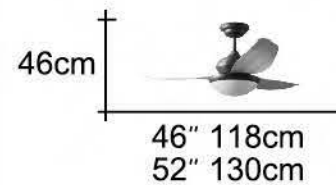

あなたの生活方式のシーリングファン

WITH GLOBAL FAN
Comfortable INFINITY

DC21-532 $20,500 52" DC省電馬達 直流變頻 可訂製 46"

- 牙白 手工烤漆 主體
- 3D 木質 翹尾葉片 橡木紋
- 六段正反轉 微電腦無線遙控
- 專利設計 M583896
- 燈具電子式分段控制
- E27 x 3 E12 x 1 燈管另計
- 建議使用16w以下 LED省電燈泡
- 適用燈泡尺寸 小於 135 x 65 mm

JIANG CAI
Character

本体、羽根、がセットになったタイプ。器具高さ約460mmの薄型設計でマンションなどの低天井空間でも圧迫感を感じさせない設計です。

DC21-531 $20,500 52" DC省電馬達 直流變頻 可訂製 46"

- 黑古銀 手工烤漆 主體
- 3D 木質 翹尾葉片 橡木紋
- 六段正反轉 微電腦無線遙控
- 專利設計 M583896
- 燈具電子式分段控制
- E27 x 3 E12 x 1 燈管另計
- 建議使用16w以下 LED省電燈泡
- 適用燈泡尺寸 小於 135 x 65 mm