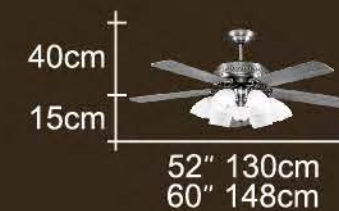

52" 130cm
60" 148cm